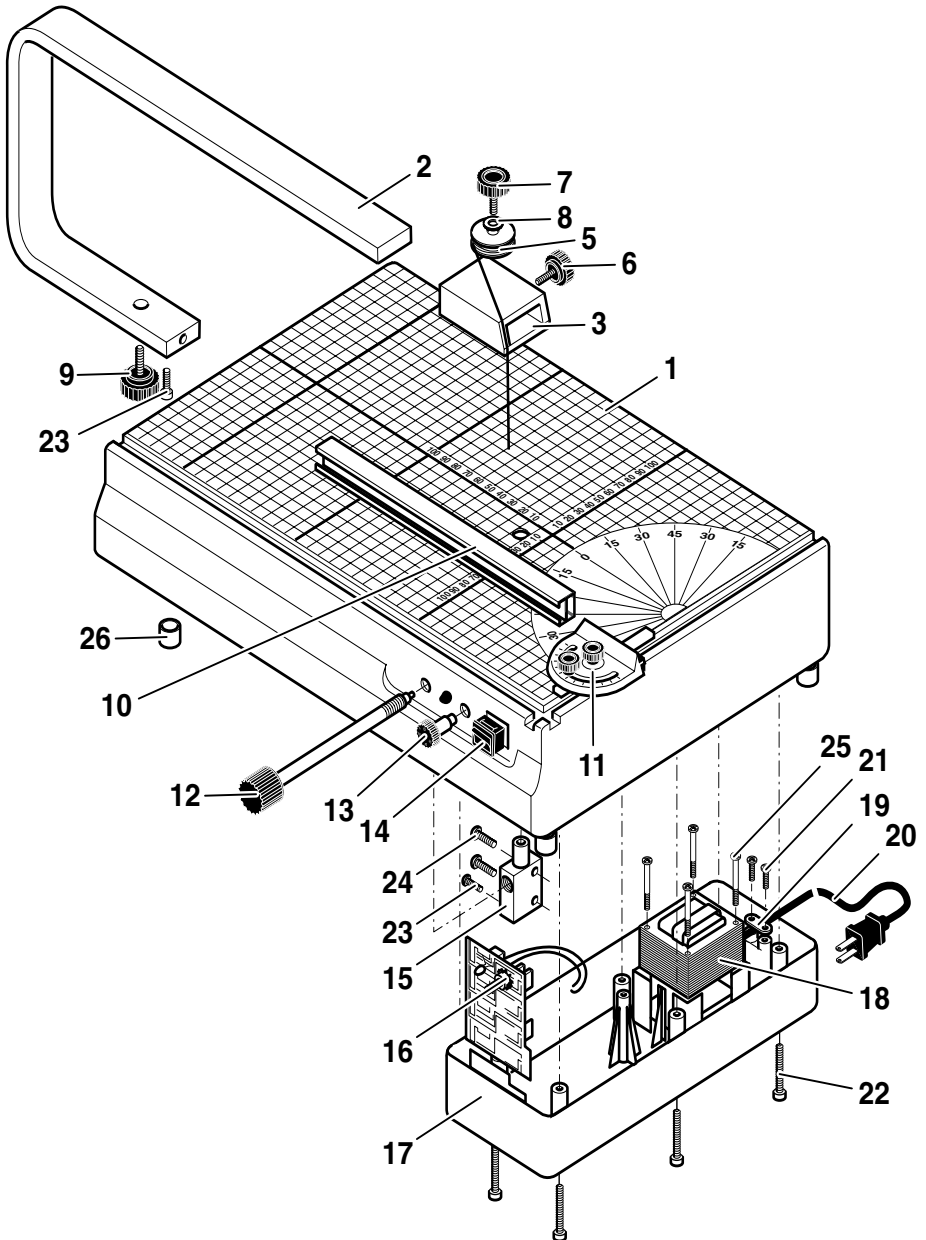

37080 ThermoCut

Replacement Parts List

Proxxon Thermocut No. 37080

Artikel-No.:

37080-01	Housing	37080-15	Clamping
37080-02	Overarm	37080-16	Board
37080-03	Slider	37080-17	Lower housing cover
37080-05	Cutting wire 98 ft, \varnothing 0,008" (\varnothing 0.2 mm, 30 m)	37080-18	Transformer
37080-06	Knurled screw short	37080-19	Strain relief
37080-07	Knurled screw long	37080-20	Power cord
37080-08	Washer	37080-21	Screw for strain relief
37080-09	Knurled screw for overarm	37080-22	Screw for lower housing cover
37080-10	Extension	37080-23	Contact screw
37080-11	Angle gauge	37080-24	Screw for lower wire guide
37080-12	Knurled screw for wire	37080-25	Screw for transformer
37080-13	Temperature adjustment knob	37080-26	Rubber foot
37080-14	Switch	37080-99	Manual